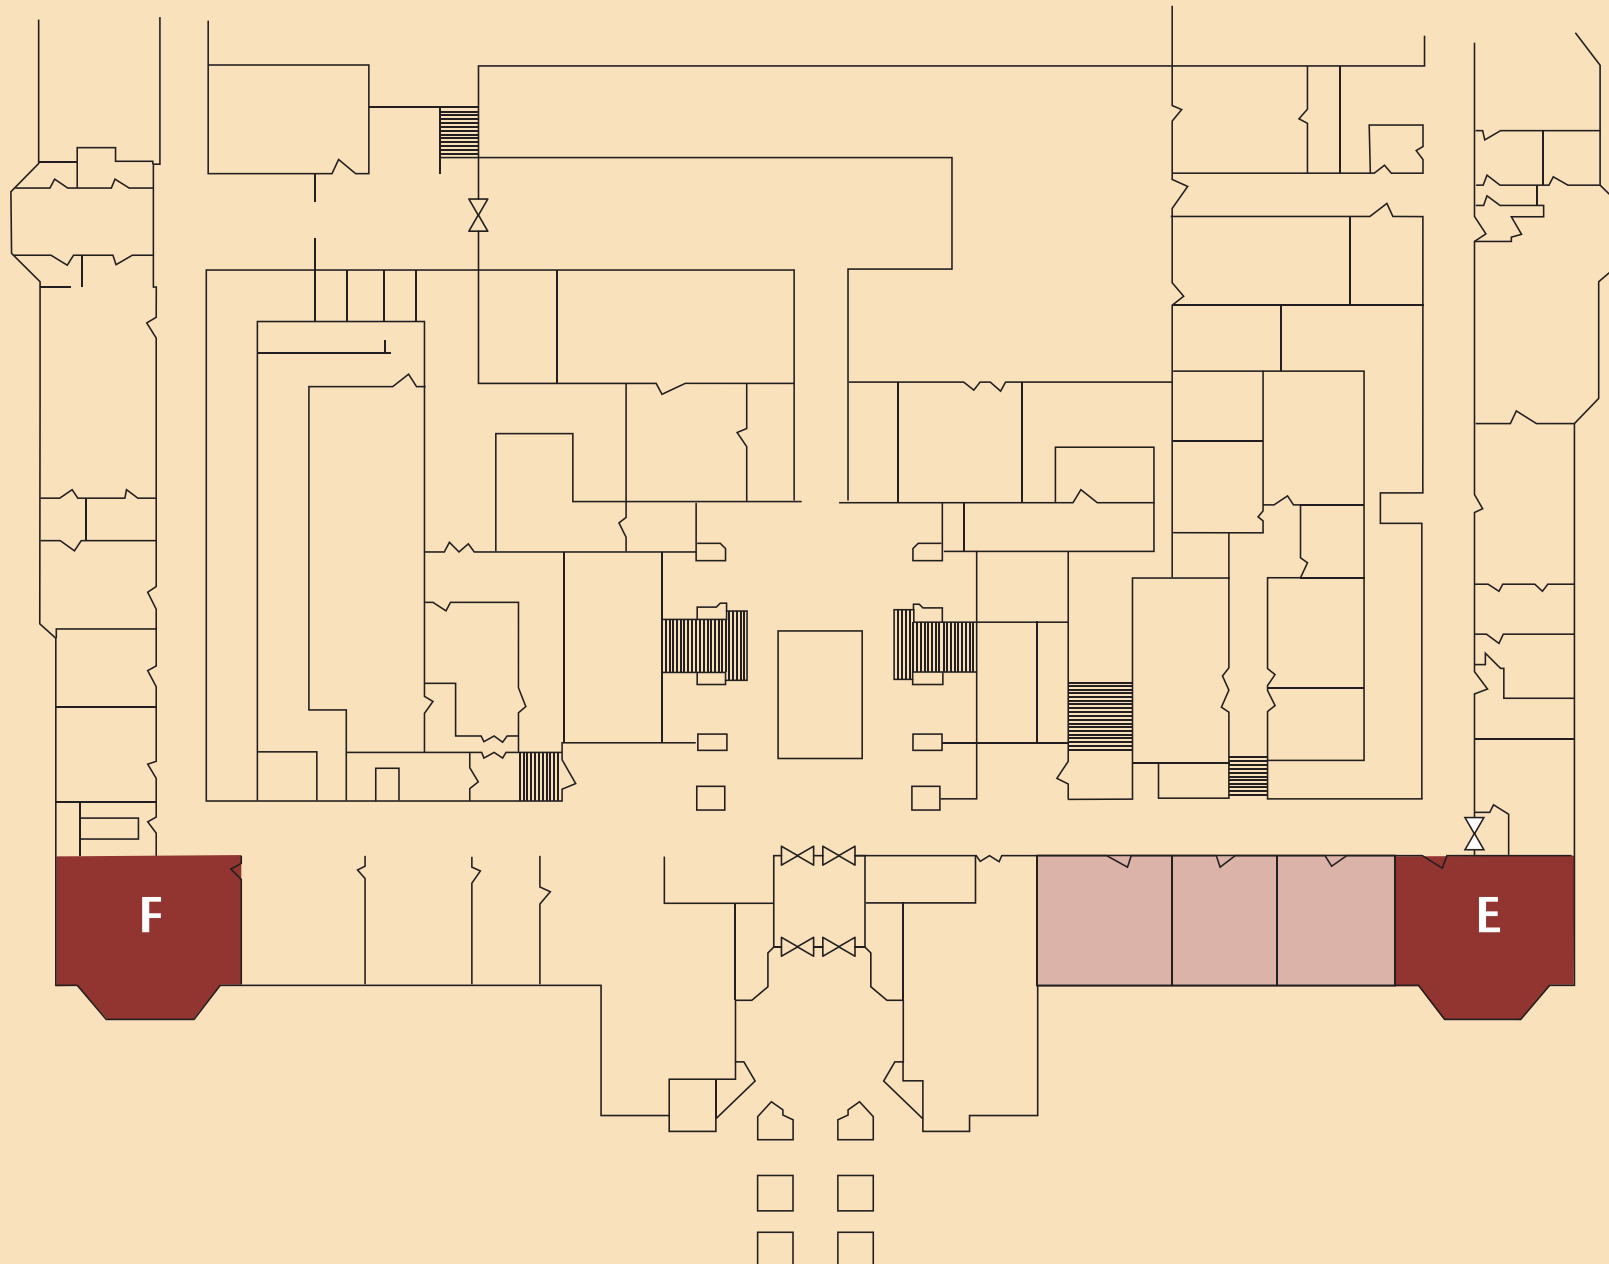

Dimensions
LARGEST :
 length 20.5m,
 width 5.3m,
 height 4.2m,
 floor space 109m².

SMALLEST:
 length 6.8m,
 width 4.2m,
 height 4m,
 floor space 29m².

CITY HALL - SYNDICATE ROOMS - GROUND FLOOR

Capacities
LARGEST :
 100 theatre style,
 60 classroom,
 60 boardroom,
 100 reception,
 80 banquet .

SMALLEST:
 20 theatre style,
 20 reception,
 12 boardroom